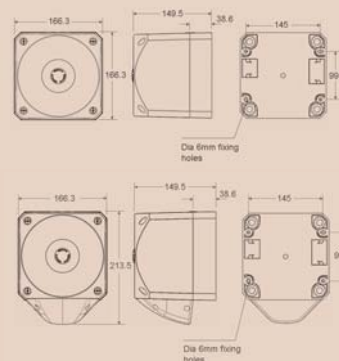

Applications

- Fire alarm; conveyors; process control alarm; cranes; moving machinery; general signalling; marine